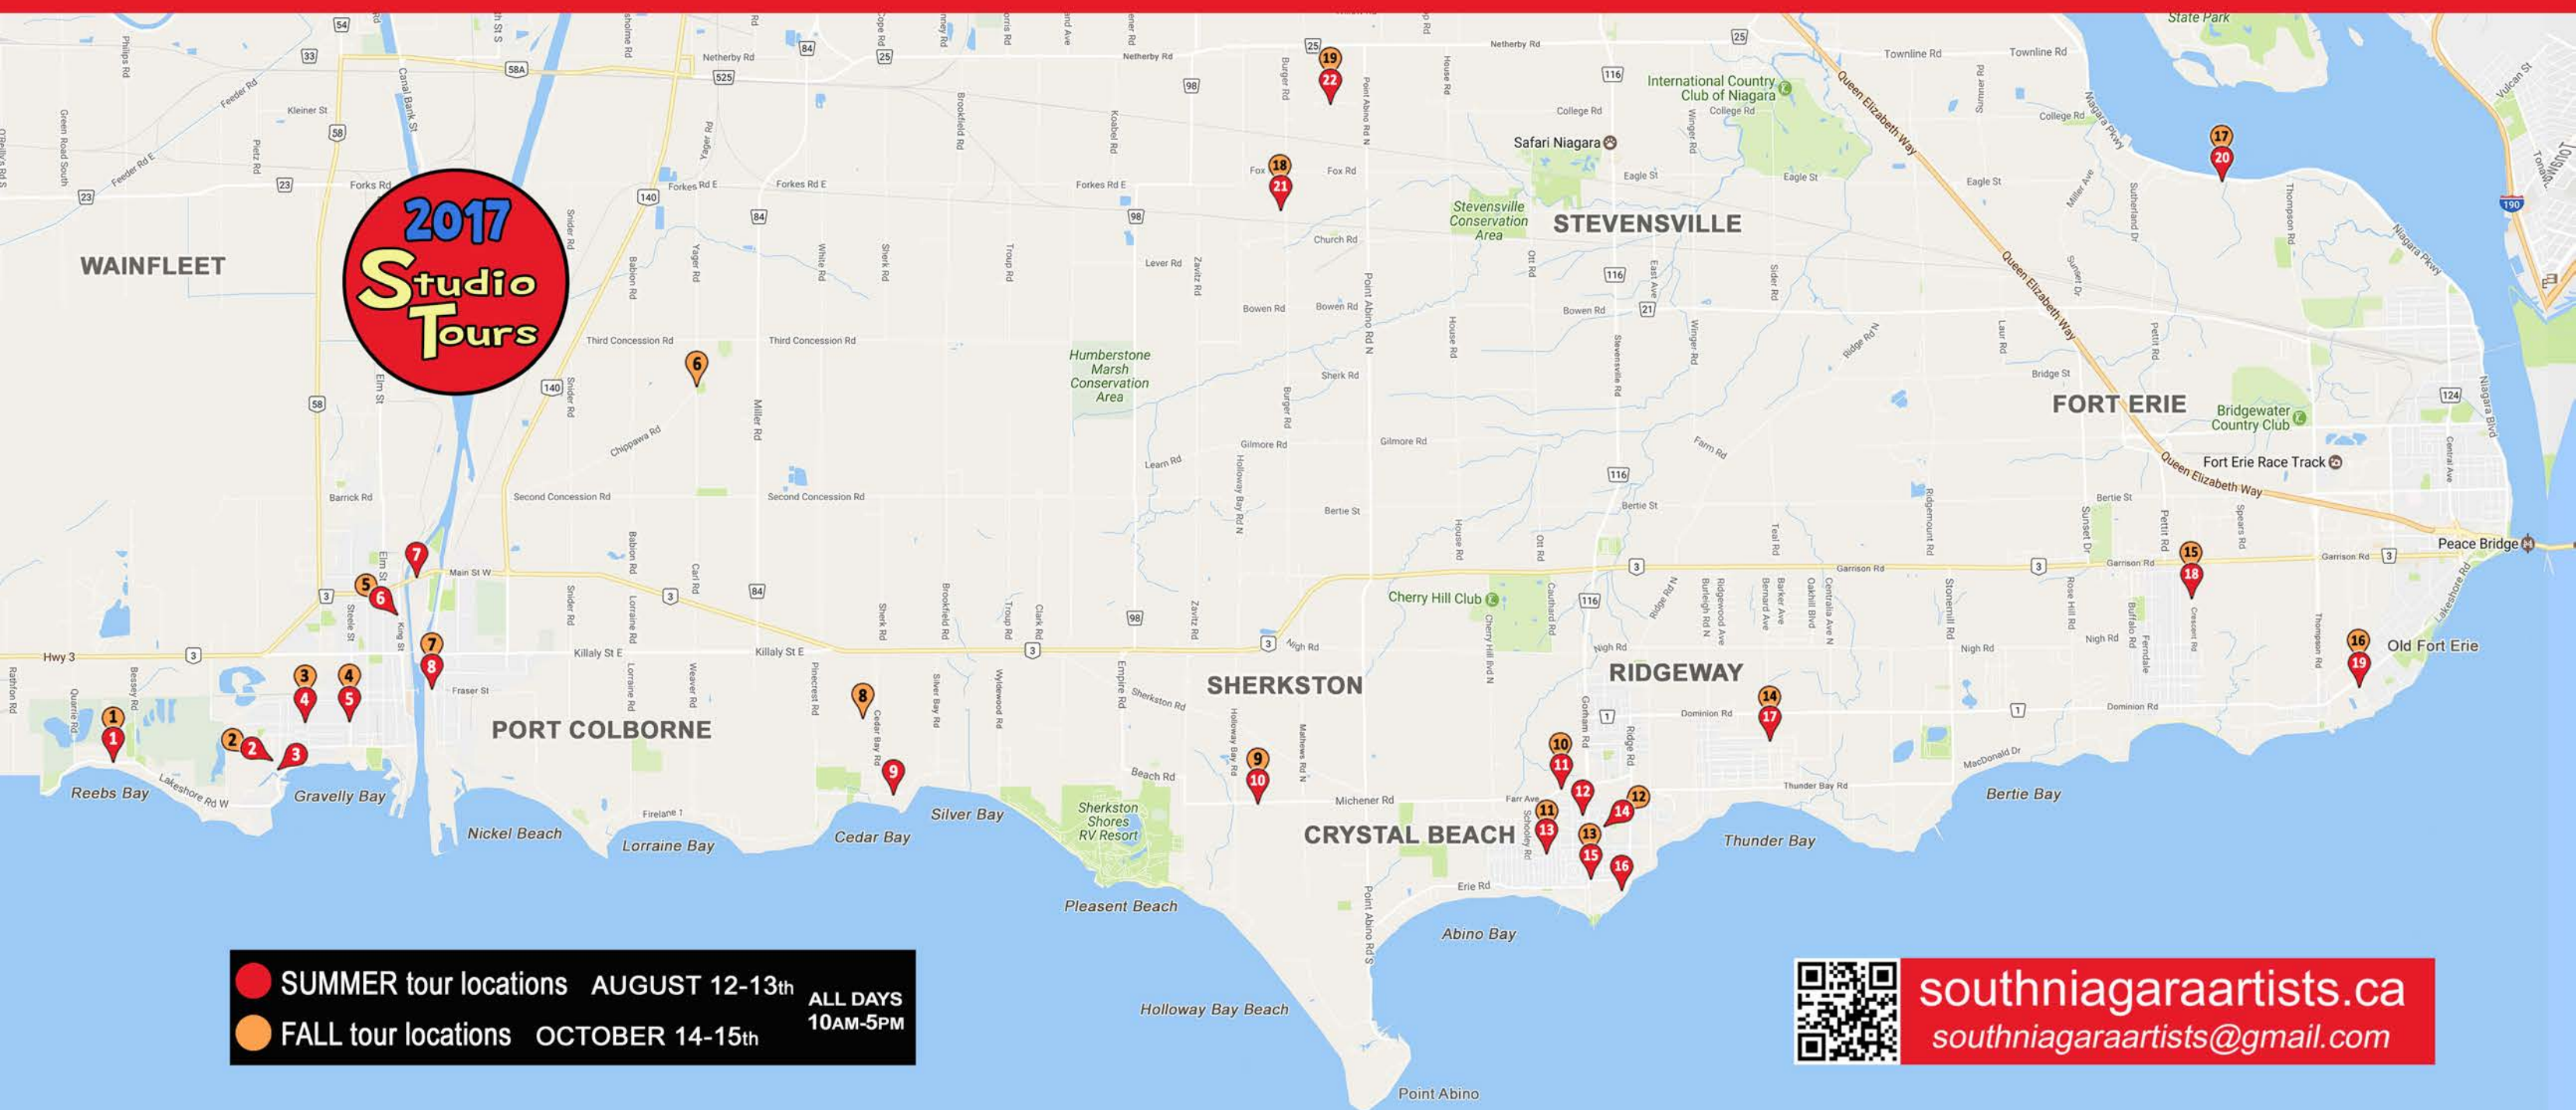

- 1 Cathy Peters, visiting artist Pat Paquin**  
1 Shoreline Art Studio: 10441 Lakeshore Road West, PORT COLBORNE
- 2 Adele Overand**  
2 5 Hampton Avenue, PORT COLBORNE
- 3 Putzy Madronich**  
39 Scholfield Avenue, PORT COLBORNE
- 4 Esa**  
3 Esa Studio Gallery: 471 Stanley Street, PORT COLBORNE
- 5 Robin Nisbet, visiting artists Pam Duncan & Wendy Palermo**  
4 Robin's Nest Studio: 150 Steele Street, PORT COLBORNE
- 6 Joyce Honsberger**  
5 Arts Place Gallery: 714 King Street, PORT COLBORNE

- 7 Patte McCarthy & Doug Carter, guest artists**  
The Curly Willow: 122 Main Street West, PORT COLBORNE
- 6 Denise Hesler & Port Colborne Art Club**  
Julia Yager Community Centre: 2703 Chippewa Road, PORT COLBORNE
- 8 Larry Rosnuk**  
7 Larry Rosnuk Gallery: 62 Fraser Street, PORT COLBORNE
- 8 Kate Symonds**  
A Passion for Pottery: 2843 Tracey Terrace, PORT COLBORNE
- 9 Mary Lawson**  
A Touch of Clay: 3051 Firelane 5, PORT COLBORNE
- 10 Doug Maracle, Mark Putman & The Phoenix Artists Group**  
9 5197 Michener Road, SHERKSTON

- 11 Michelle Morrissey, guest artists Sid Dillon, Valerie Pennanen**  
10 visiting artist Barbara-Jean Lovell  
Drifter Studio: 3976 Farr Avenue, RIDGEWAY
- 12 Don West**  
Back Door Gallery: 106 Haun Road, CRYSTAL BEACH
- 13 Anne Peters Nancy Dumbrell Hazel Reinhart**  
11 277 Elmwood Avenue, CRYSTAL BEACH
- 14 Vera Romoda**  
12 3787 Mathewson Avenue, CRYSTAL BEACH
- 15 Kathleen Thorsen**  
13 Kathleen Thorsen Gallery: 396 Ridgeway Road, CRYSTAL BEACH
- 16 Ann Stievater**  
Studio: 3976 Farr Avenue, RIDGEWAY

**MAP IS TO SCALE • GENERAL DRIVING GUIDE ONLY • REFER TO GOOGLE MAP ON THE WEBSITE FOR MORE DETAIL**

● SUMMER tour locations AUGUST 12-13th ALL DAYS 10AM-5PM  
● FALL tour locations OCTOBER 14-15th

[southniagaraartists.ca](http://southniagaraartists.ca)  
[southniagaraartists@gmail.com](mailto:southniagaraartists@gmail.com)